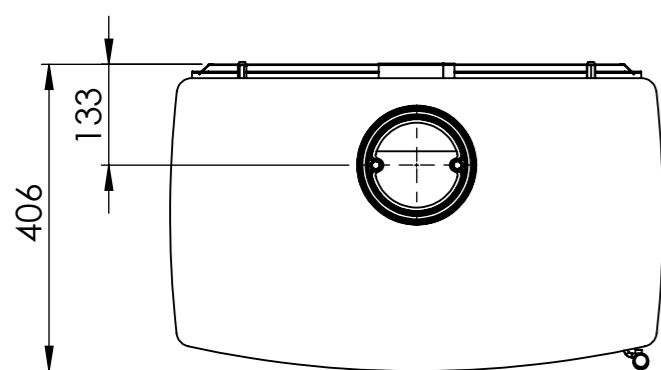

Serie	Inspire
Description	Inspire 55

\* 150 mm with insulation/ shielding of the flue gas connector