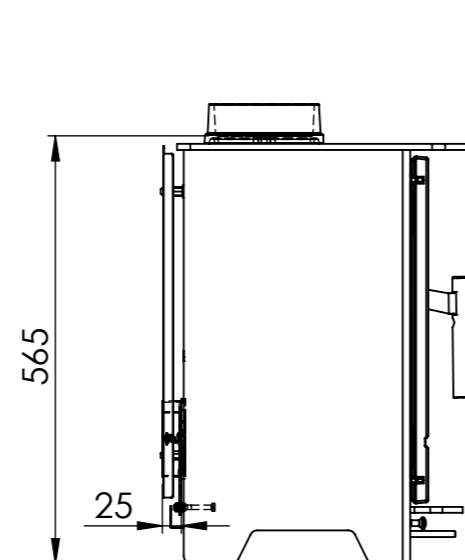

Serie	Inspire
Description	Inspire 55

\* 150 mm with insulation/ shielding of the flue gas connector