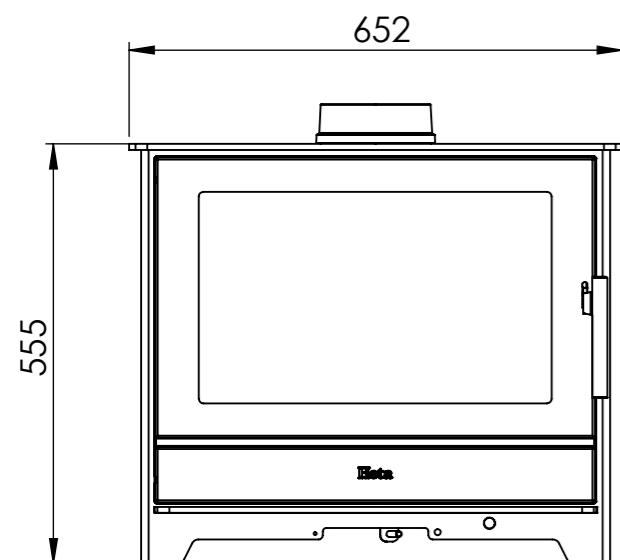

Serie	Inspire
Description	Inspire 55

\* 150 mm with insulation/ shielding of the flue gas connector