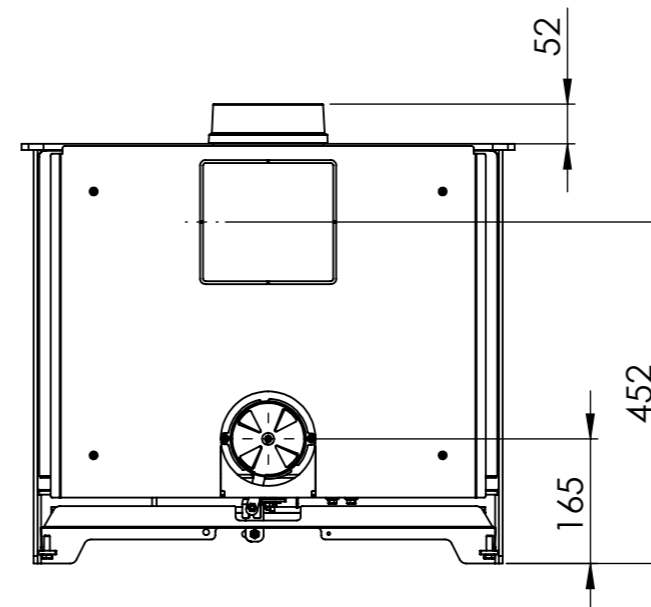

Serie	Inspire
Description	Inspire 55

\* 150 mm with insulation/ shielding of the flue gas connector