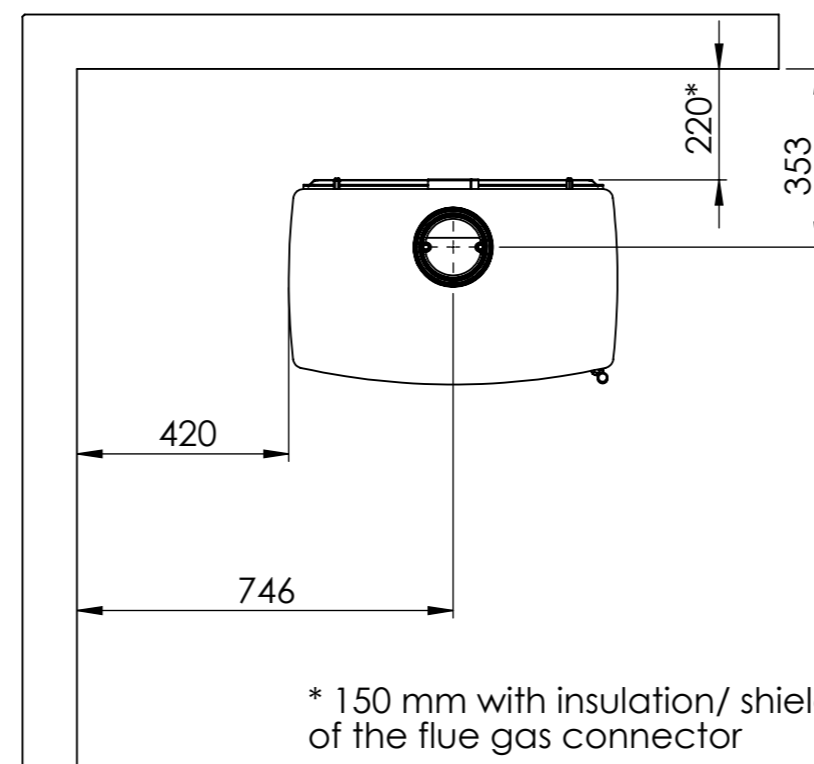

Serie	Inspire
Description	Inspire 55

\* 150 mm with insulation/ shielding of the flue gas connector