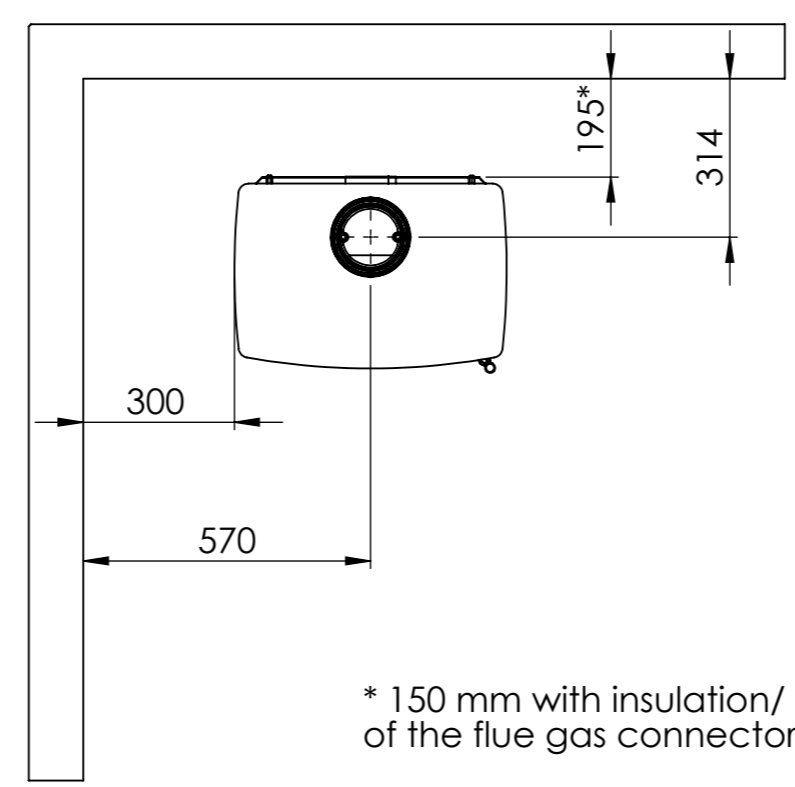

Serie	Inspire
Description	Inspire 45H

* 150 mm with insulation/ shielding of the flue gas connector