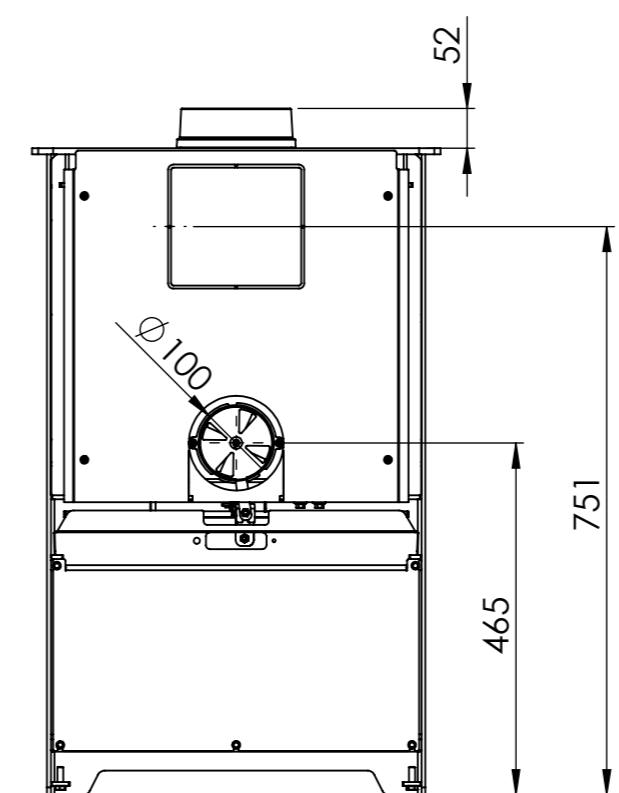

Serie	Inspire
Description	Inspire 45H

* 150 mm with insulation/ shielding of the flue gas connector