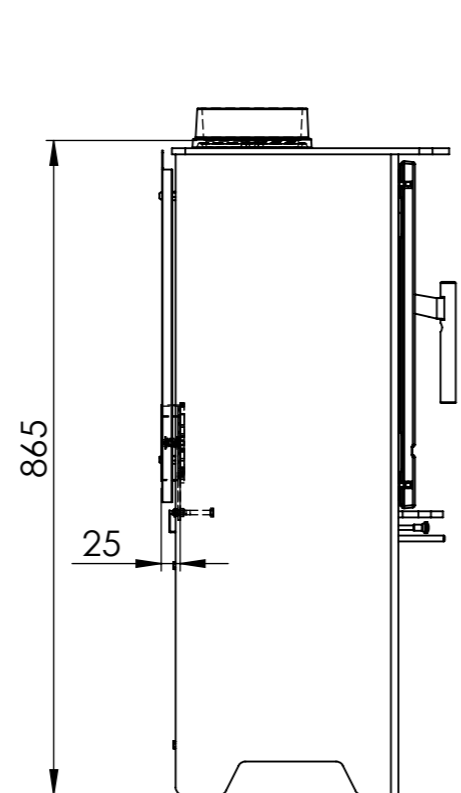

Serie	Inspire
Description	Inspire 45H

* 150 mm with insulation/ shielding of the flue gas connector